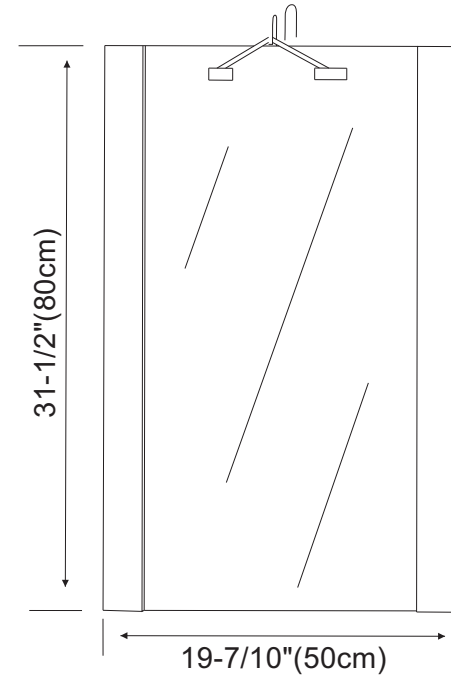

Contemporary Vanity Cabinet

Valentina 26-2/5"

SKU:COV0056

Color Available: Any color is available.

Features:

- Matching finished interiors
- Matching drain, faucet and lights
- Ceramic sink or glass sink
- Soft closing cabinet door