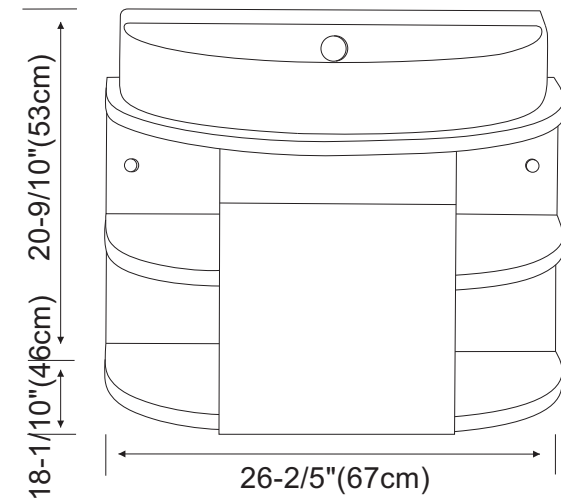

Contemporary Vanity Cabinet

Valentina 26-2/5"

SKU:COV0056

Color Available: Any color is available.

Features:

- Matching finished interiors
- Matching drain, faucet and lights
- Ceramic sink or glass sink
- Soft closing cabinet door